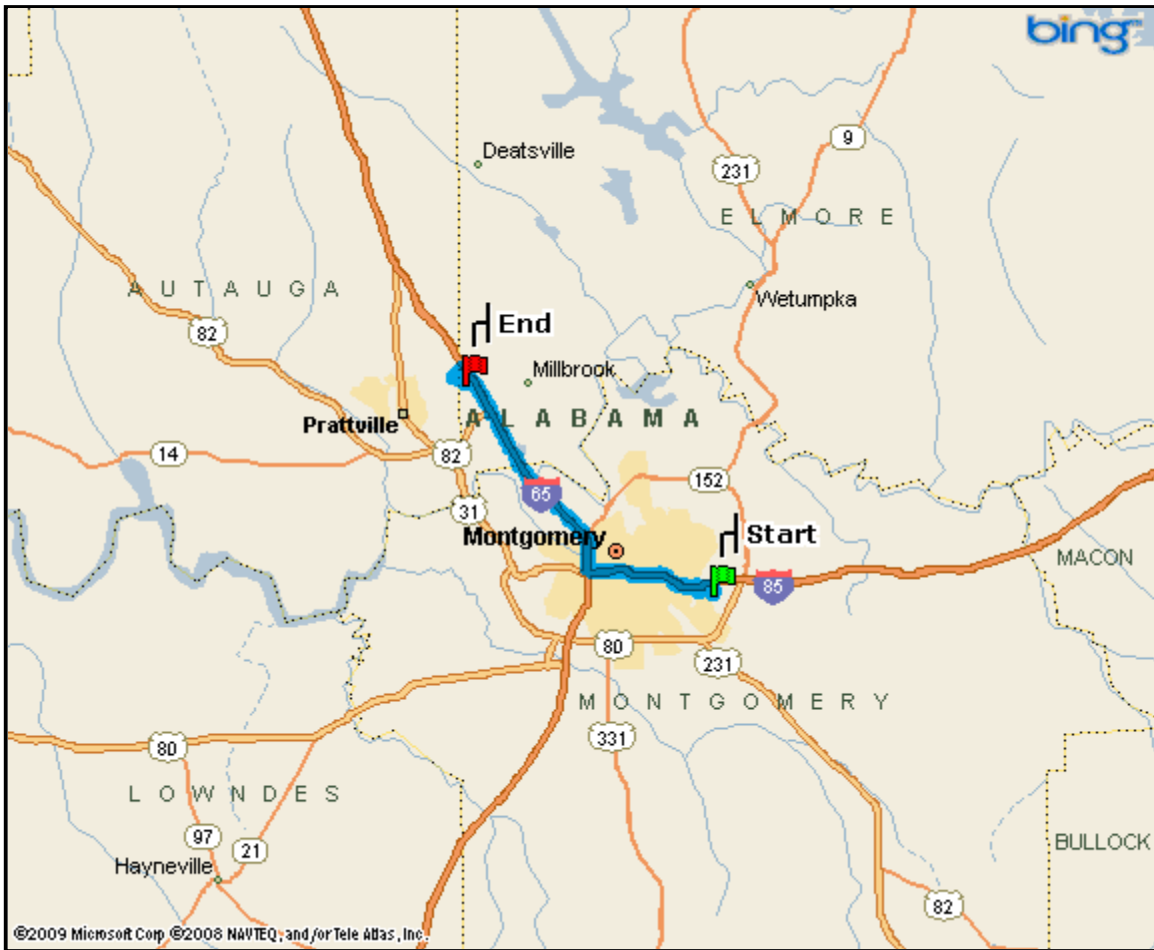

msn Maps & Directions

Start: 1701 E Trinity Blvd, Montgomery, AL 36106-2809

End: 322 Old Farm Ln N, Prattville, AL 36066-6518

Total Distance: 17.4 Miles

Estimated Total Time: 23 minutes

Directions	Miles
Start: Depart 1701 E Trinity Blvd, Montgomery, AL 36106-2809 on E Trinity Blvd (North)	0.3
1: Turn LEFT (West) onto Carmichael Rd	0.6
2: Turn RIGHT (North) onto Perry Hill Rd	0.2
3: Take Ramp (RIGHT) onto I-85 [Martin Luther King Expy] towards I-85 / Downtown	4.7
4: Take Ramp (RIGHT) onto I-65 [US-82] towards I-65 / Birmingham	10.1
5: At exit 181, turn RIGHT onto Ramp towards Al-14 / Prattville / Wetumpka	0.2
6: Road name changes to Local road(s)	< 0.1
7: Turn LEFT (South-West) onto SR-14	0.4
8: Bear RIGHT (South-West) onto SR-14 [Fairview Ave]	0.3
9: Turn LEFT (South) onto Old Farm Ln (N)	0.7
End: Arrive 322 Old Farm Ln N, Prattville, AL 36066-6518	

[Your right to use maps and routes generated on the MSN service is subject at all times to the MSN Terms of Use. Data credits, copyright, and disclaimer.](#)