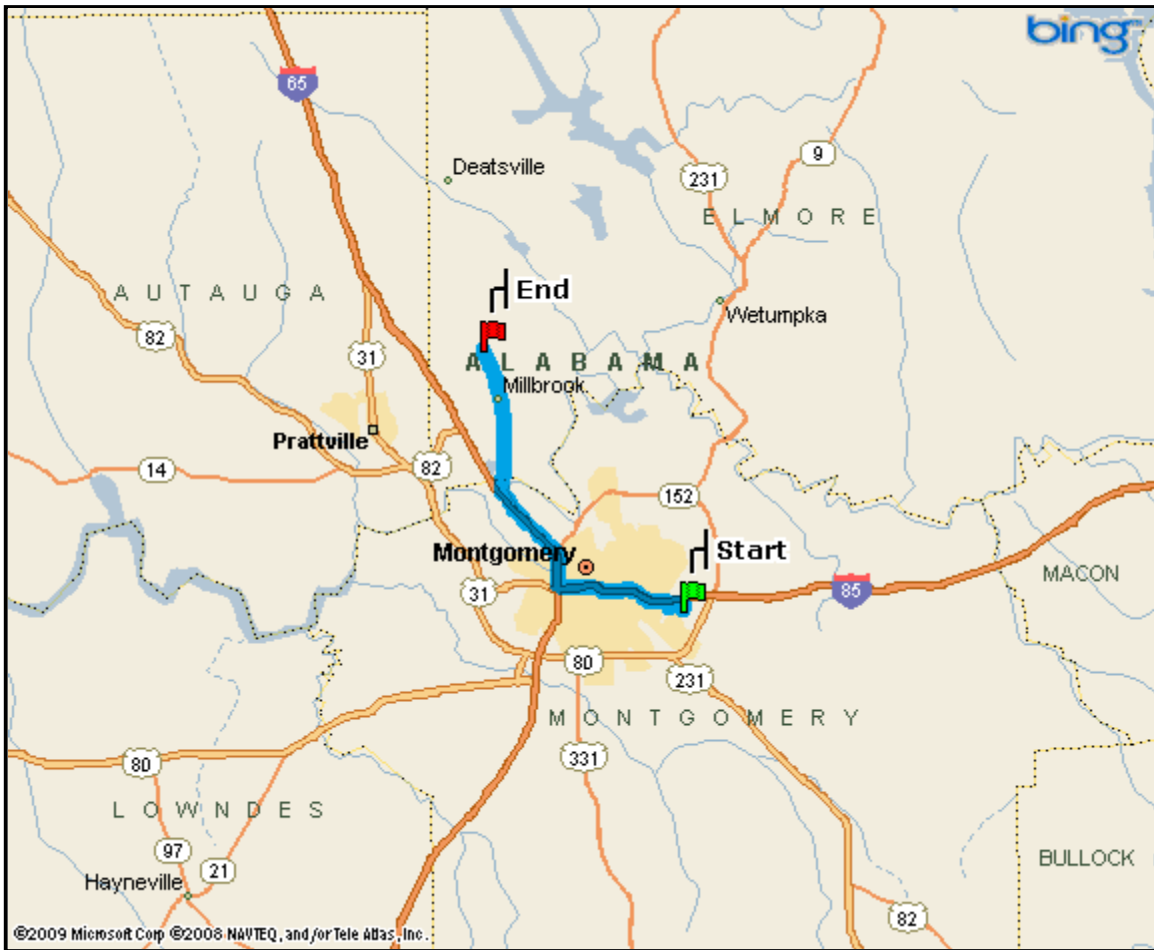

**msn** Maps & Directions

**Start:** 1701 E Trinity Blvd, Montgomery, AL 36106-2809

**End:** 5481 Main St, Millbrook, AL 36054

**Total Distance:** 16.7 Miles

**Estimated Total Time:** 23 minutes

Directions	Miles
<b>Start:</b> Depart 1701 E Trinity Blvd, Montgomery, AL 36106-2809 on E Trinity Blvd (North)	0.3
<b>1:</b> Turn LEFT (West) onto Carmichael Rd	0.6
<b>2:</b> Turn RIGHT (North) onto Perry Hill Rd	0.2
<b>3:</b> Take Ramp (RIGHT) onto I-85 [Martin Luther King Expy] towards I-85 / Downtown	4.7
<b>4:</b> Take Ramp (RIGHT) onto I-65 [US-82] towards I-65 / Birmingham	4.1
<b>5:</b> At exit 176, take Ramp (RIGHT) onto SR-143 [Main St] towards Al-143 / Millbrook / Coosada	1.3
<b>6:</b> Keep STRAIGHT onto SR-143	1.6
<b>7:</b> Keep STRAIGHT onto SR-143 [Main St]	3.9
<b>End:</b> Arrive 5481 Main St, Millbrook, AL 36054	

[Your right to use maps and routes generated on the MSN service is subject at all times to the MSN Terms of Use.](#)  
[Data credits, copyright, and disclaimer.](#)