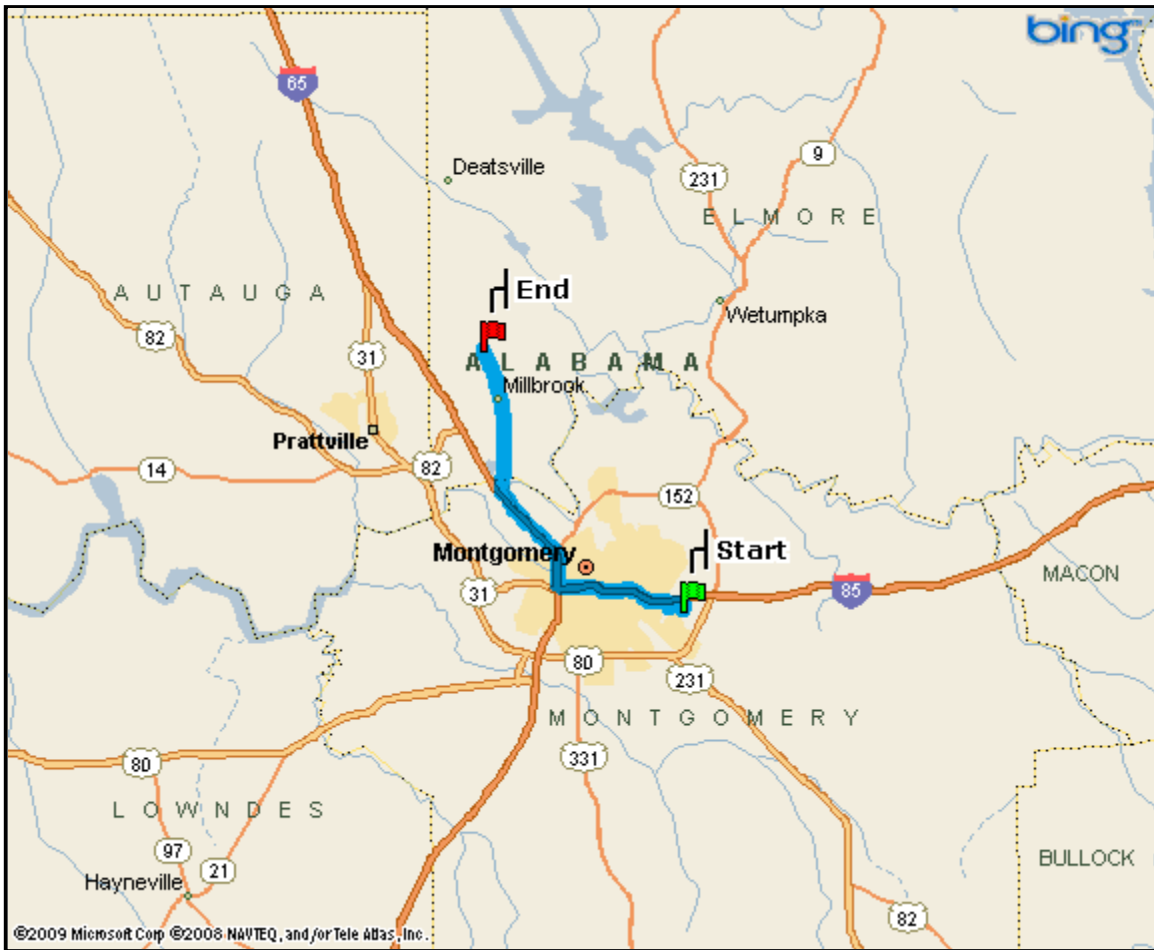

msn Maps & Directions

Start: 1701 E Trinity Blvd, Montgomery, AL 36106-2809

End: 5481 Main St, Millbrook, AL 36054

Total Distance: 16.7 Miles

Estimated Total Time: 23 minutes

Directions	Miles
Start: Depart 1701 E Trinity Blvd, Montgomery, AL 36106-2809 on E Trinity Blvd (North)	0.3
1: Turn LEFT (West) onto Carmichael Rd	0.6
2: Turn RIGHT (North) onto Perry Hill Rd	0.2
3: Take Ramp (RIGHT) onto I-85 [Martin Luther King Expy] towards I-85 / Downtown	4.7
4: Take Ramp (RIGHT) onto I-65 [US-82] towards I-65 / Birmingham	4.1
5: At exit 176, take Ramp (RIGHT) onto SR-143 [Main St] towards Al-143 / Millbrook / Coosada	1.3
6: Keep STRAIGHT onto SR-143	1.6
7: Keep STRAIGHT onto SR-143 [Main St]	3.9
End: Arrive 5481 Main St, Millbrook, AL 36054	

[Your right to use maps and routes generated on the MSN service is subject at all times to the MSN Terms of Use.](#)
[Data credits, copyright, and disclaimer.](#)