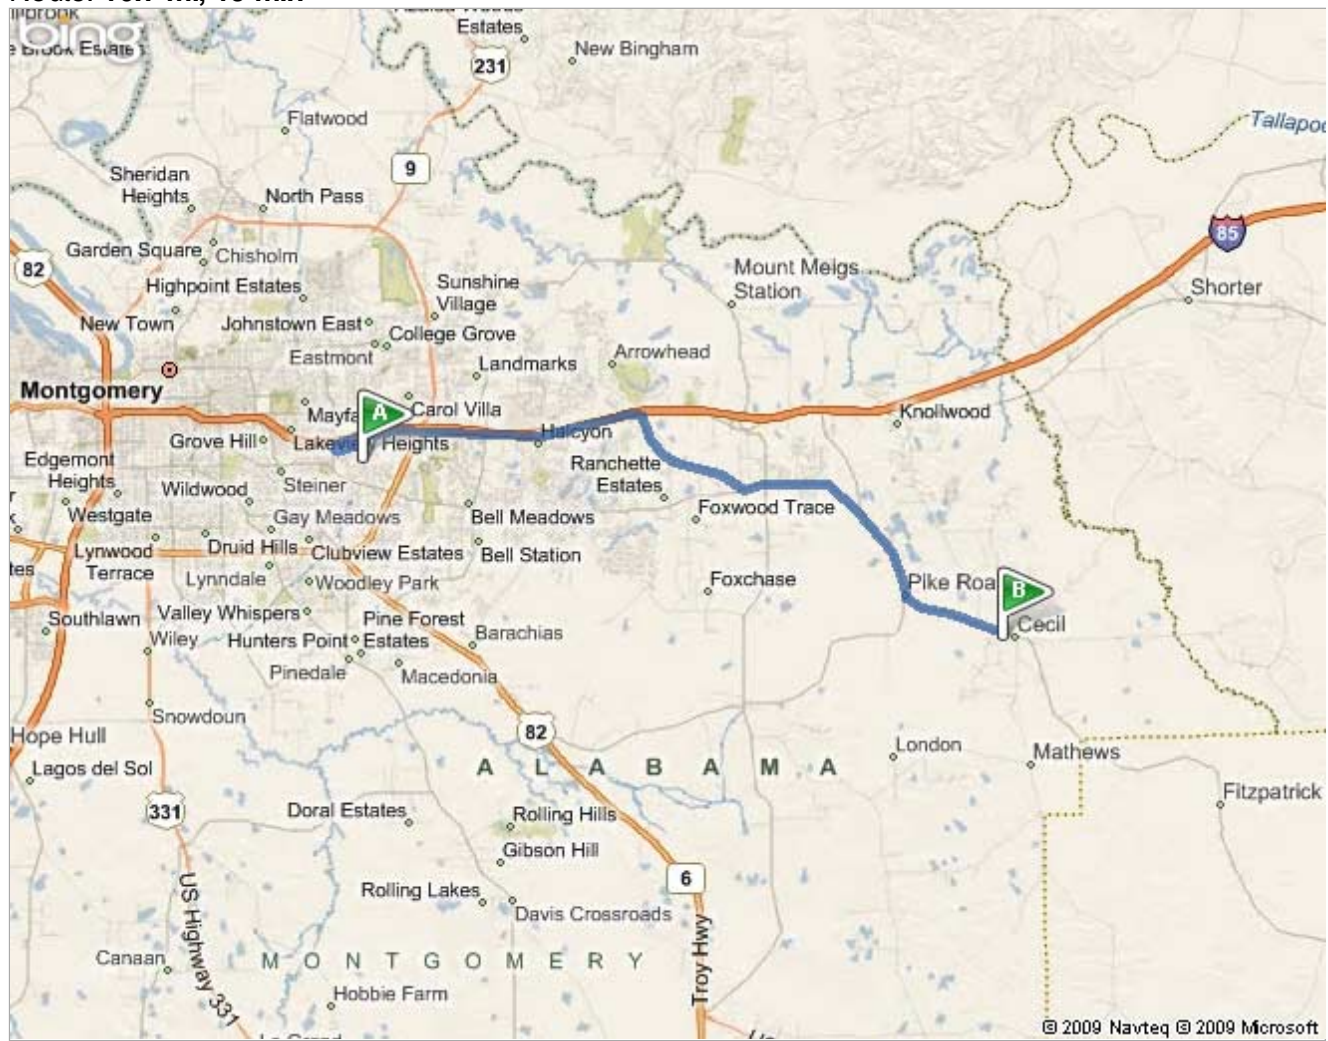

Bing Maps

A: **1701 E Trinity Blvd, Montgomery, AL
36106-2809**

B: **15396 Vaughn Rd, Cecil, AL**
Macon East Montgomery Academy (334)
277-6566

Route: **16.7 mi, 19 min**

My Notes

 **FREE!** Use **Bing 411** to find movies,
businesses & more: **800-BING-411**

	1701 E Trinity Blvd, Montgomery, AL 36106-2809	A-B: 16.7 mi 19 min
	1. Depart E Trinity Blvd	0.3 mi
	2. Turn left onto Carmichael Rd	0.6 mi
	3. Turn right onto Perry Hill Rd	0.1 mi
	4. Take ramp right and follow signs for I-85 / Martin Luther King Expy North	6.0 mi
	5. At exit 11 , take ramp right for US-80 / AI-110 toward Mt Meigs / Mitylene	0.3 mi
	6. Turn right onto US-80 / SR-8 / SR-110 <i>Pass WAL-MART SUPERCENTER in 0.8 mi</i>	7.2 mi
	7. Keep left to stay on SR-110 / Vaughn Rd	2.2 mi
	8. Arrive at 15396 Vaughn Rd, Cecil, AL <i>The last intersection is Wildwood Dr</i> <i>If you reach Flowers Rd / CR-37, you've gone too far</i>	0.0 mi

These directions are subject to the Microsoft®: Service Agreement and for informational purposes only. No guarantee is made regarding their completeness or accuracy. Construction projects, traffic, or other events may cause actual conditions to differ from these results. Map and traffic data © 2009 NAVTEQ™, AND™.

Route: 16.7 mi, 19 min

This was your map view in the browser window.

A: 1701 E Trinity Blvd, Montgomery, AL 36106-28

B: 15396 Vaughn Rd, Cecil, AL