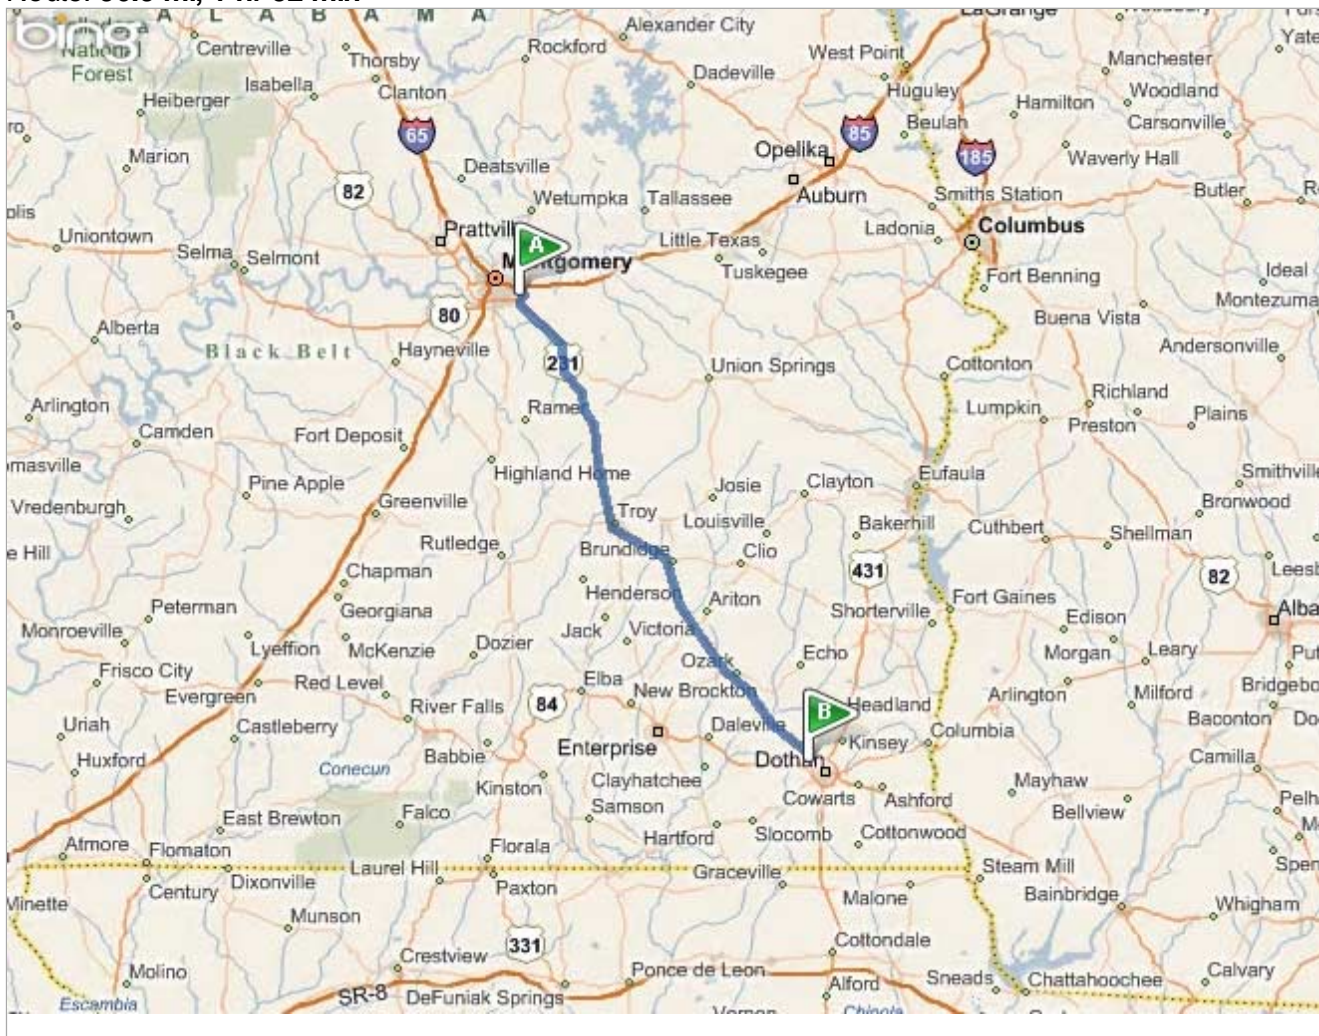

Bing Maps

A: **1701 E Trinity Blvd, Montgomery, AL 36106-2809**
 B: **2600 Redmond Rd, Dothan, AL 36303**
 Route: **96.9 mi, 1 hr 52 min**

My Notes

 **FREE!** Use **Bing 411** to find movies, businesses & more: **800-BING-411**

	1701 E Trinity Blvd, Montgomery, AL 36106-2809	A-B: 96.9 mi 1 hr 52 min
	1. Depart E Trinity Blvd	0.2 mi
	2. Turn right onto Alderpoint Dr	0.4 mi
	3. Turn right onto Heatherton Dr	0.2 mi
	4. Turn left onto Vaughn Rd	0.5 mi
	5. Turn right onto US-80 / US-231 South / SR-8 West / SR-21 South / SR-53 West / Eastern Blvd South <i>ARBY'S on the corner</i>	1.7 mi
	6. Turn left to stay on US-82 / US-231 / SR-6 / SR-53 / Troy Hwy <i>Pass CHEVRON on the left in 4.8 mi</i>	93.7 mi 1 hr 45 min
	7. Turn left onto Redmond Rd	0.2 mi
	8. Arrive at 2600 Redmond Rd, Dothan, AL 36303 <i>The last intersection is Clardy Rd</i> <i>If you reach Tarboro St, you've gone too far</i>	0.0 mi

These directions are subject to the Microsoft® Service Agreement and for informational purposes only. No guarantee is made regarding their completeness or accuracy. Construction projects, traffic, or other events may cause actual conditions to differ from these results. Map and traffic data © 2009 NAVTEQ™, AND™.

Route: 96.9 mi, 1 hr 52 min

This was your map view in the browser window.

A: 1701 E Trinity Blvd, Montgomery, AL 36106-28

B: 2600 Redmond Rd, Dothan, AL 36303